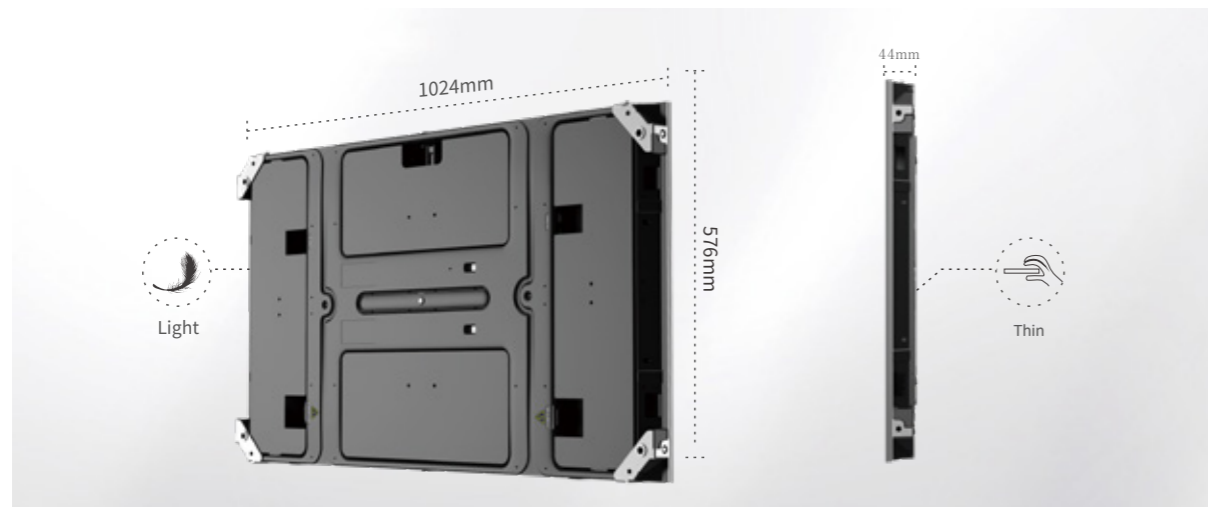

Indoor Fixed BIM MAX Series

Model	BIM MAX1.6	BIM MAX1.9	BIM MAX2.6	BIM MAX4
Pixel Pitch (mm)	1.6	1.9	2.6	4
Pixel Density (Pixels/m ²)	390625	255669	140625	62500
LED Package	SMD			
Module Size (mm*mm)	256*288			
Panel Material	Die-casting aluminum			
Panel Size (mm)	1024*576*42.5			
Panel Weight (Kg/pc)	11.6			
Panel Resolution	640*360	520*290	384*216	256*144
Working Voltage (AC)	110~240V			
Brightness (nits)	700~800	700~800	700~800	800~900
Viewing Angle (V/H)	160° / 160°			
Grayscale (Bit)	14~16			
Refresh Rate (Hz)	2880 / 3840	2880 / 3840	2880 / 3840	1920 / 3840
Contrast Ratio	8000:1	8000:1	6000:1	6000:1
Color Temperature	2000~10000			
Maximum Power Consumption (W/m ²)	570	480	480	480
Average Power Consumption (W/m ²)	142	120	120	120
Maintenance	Front			
Ingress Protection	Front: IP30 / Rear: IP30			
Lifespan (H)	100000			
Certifications	CB, ETL, FCC, LVD, EMC, BIS, UKCA, KCC, BS476 Fire Resistance			

Tel: 86-755-33687666
Fax: 86-755-29588959

Web: www.esdled.com
Email: sale@esdled.com

Facebook

Website

● Friendly 16:9 Cabinet

Designed in 16:9 aspect ratio, BIM MAX Series is ultra friendly to assemble LED walls in 2K, 4K,8K, etc.

16:9

2K/4K/8K

● Slim & Lightweight Design

Ultra-thin cabinet with 11.6Kg/pc only makes more effortless installation & maintenance.

● Bigger, Faster & More Cost Saving

With bigger-sized cabinet, BIM MAX Series facilitates more cost-effective solution with faster installation to save your cost.