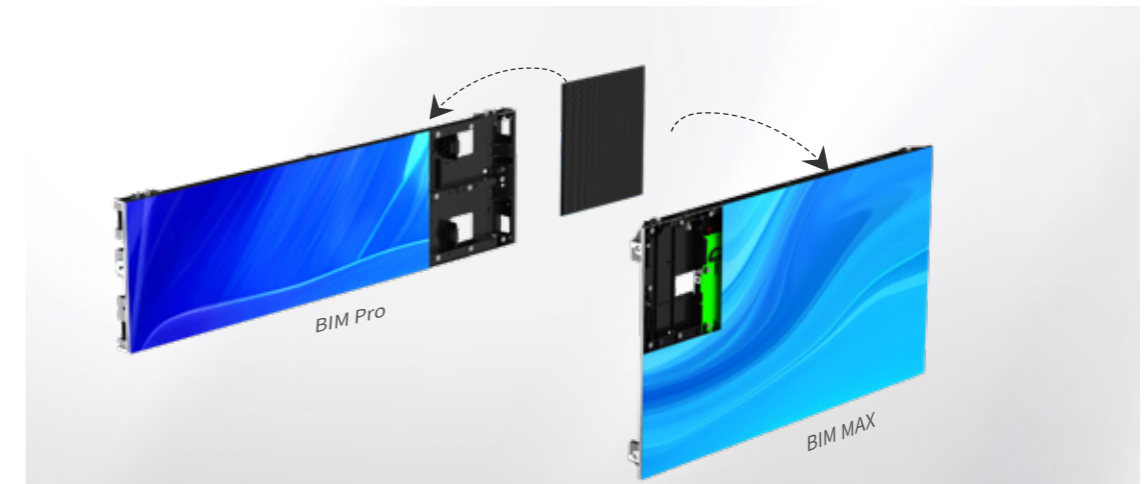

16:9

2K/4K/8K

● Slim & Lightweight Design

Ultra-thin cabinet with 11.6Kg/pc only makes more effortless installation & maintenance.

● Bigger, Faster & More Cost Saving

With bigger-sized cabinet, BIM MAX Series facilitates more cost-effective solution with faster installation to save your cost.

● Universal Modules, Flexible Splicing

BIM MAX Series and BIM Pro Series share the universal modules and can be mixedly spliced up and down.

● Intelligent Modules(Optional)

Modules are built in with calibration data and can automatically retrieve data after module replacement.